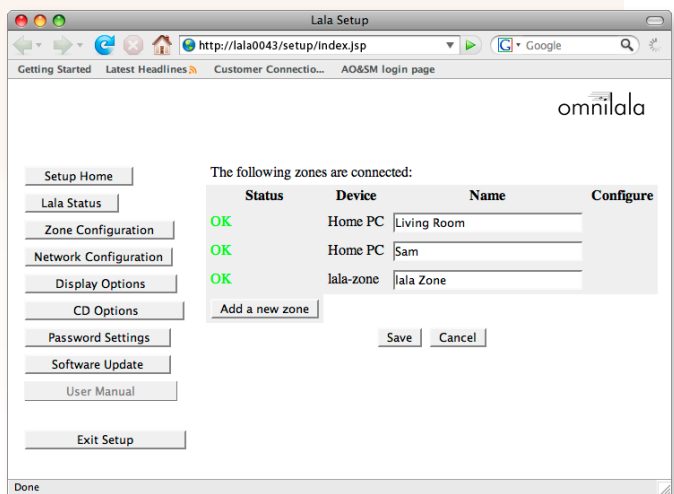

Easy HTML setup

Consumer Electronics