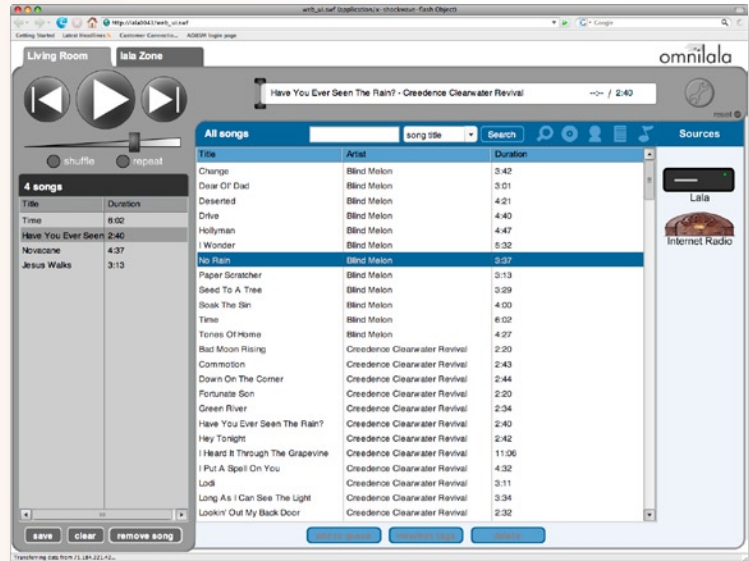

Network Interface: TCP/IP/XML

CD R/W: Read (rip) Music CDs / Write (burn) CDs

Physical Dimensions (WxDxH): 12.75in. x 10.5in. x 3in.; 2U rack space

Power Supply: External 18V DC 100W

Weight: 10lb

Automatically organize your music by artist, genre, date, or any manner you choose. Selecting and enjoying your music is easy and intuitive.