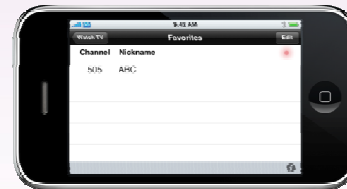

omnilala.

lala[®] Remote Custom Beta Version

Features

- Support all major electronics brands
- Build in large code library
- Control multiple devices in multiple rooms
- Creates complex macros in just few steps
- Learning capability
- Simple, intuitive and most easy to use remote control app
- Design-ready for the Windows Phone 7
- Designed to support multiple mobile platforms
- Design-ready for the Windows phone
- Nothing attached to the phone